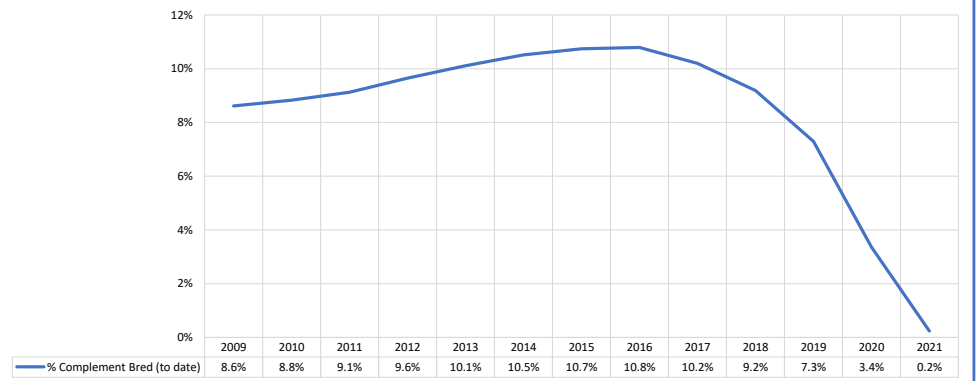

All Breeds (AKC only)

2021 Final (as of 1/5/2022)

AKC Dog & Litter Registrations

% of Each Year's Litter Complement that were Eventually Registered

% Change from Previous Year (YOY)

% Change Relative to 2009

**All Breeds (AKC only)**

**2021 Final (as of 1/5/2022)**

Breeding: Unique Individual Dogs & Bitches Bred Each Year

% of Each Year's Litter Complement that have been Bred (to date)

Competing: % of Each Year's Litter Complement in Competition