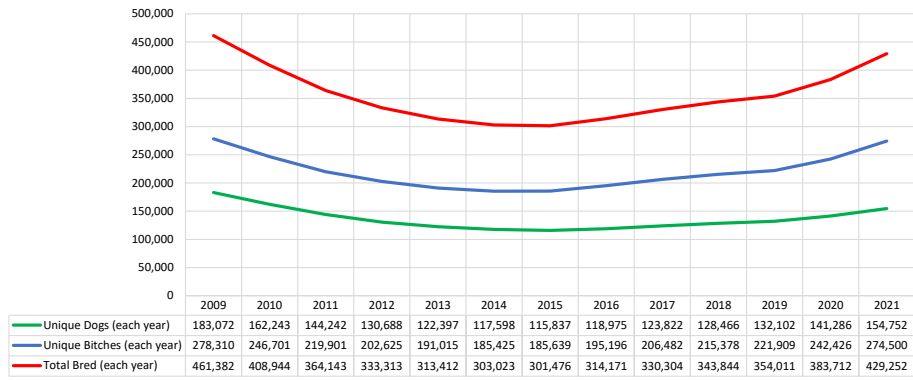

Breeding: Unique Individual Dogs & Bitches Bred Each Year