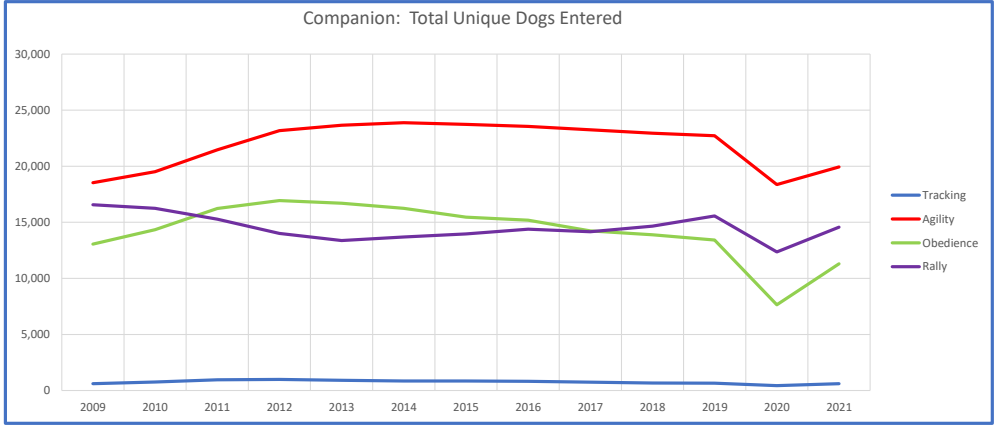

All Breeds (AKC only)

2021 Final (as of 1/5/2022)