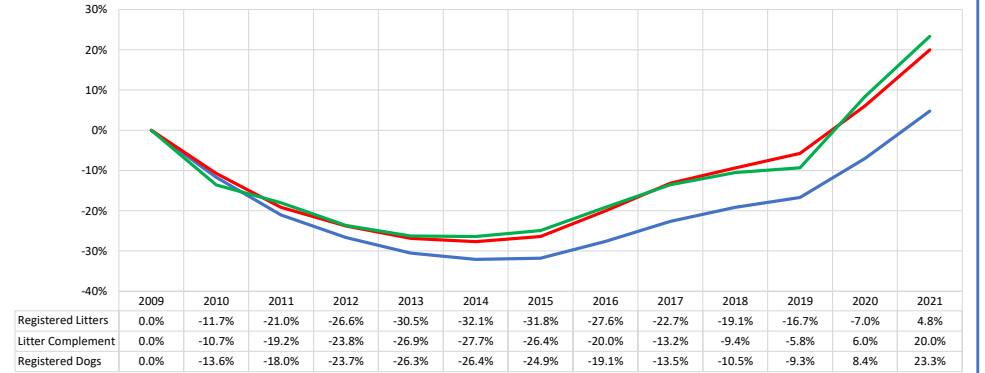

All Breeds (AKC only)

2021 Final (as of 1/5/2022)

AKC Dog & Litter Registrations

% of Each Year's Litter Complement that were Eventually Registered

% Change from Previous Year (YOY)

% Change Relative to 2009