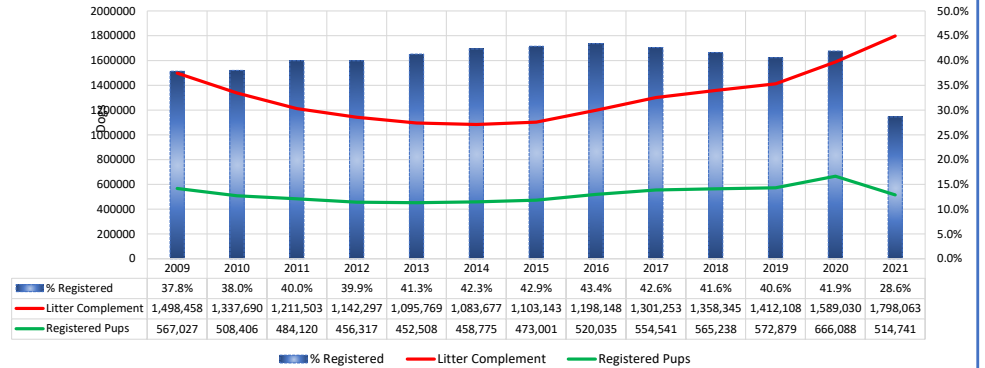

% of Each Year's Litter Complement that were Eventually Registered