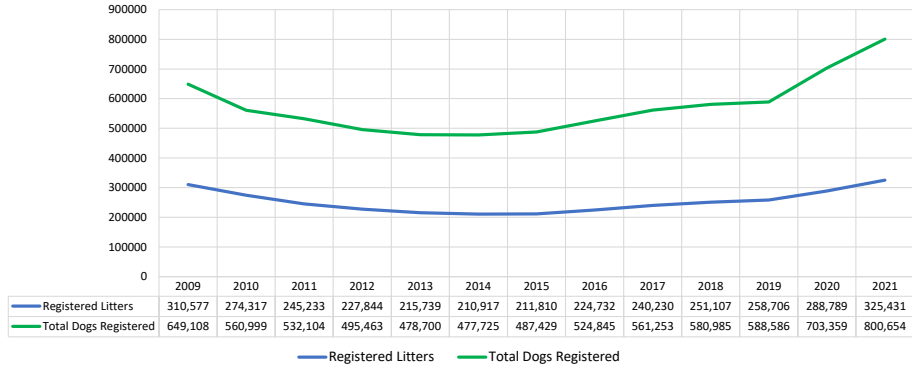

All Breeds (AKC only)

2021 Final (as of 1/5/2022)

AKC Dog & Litter Registrations