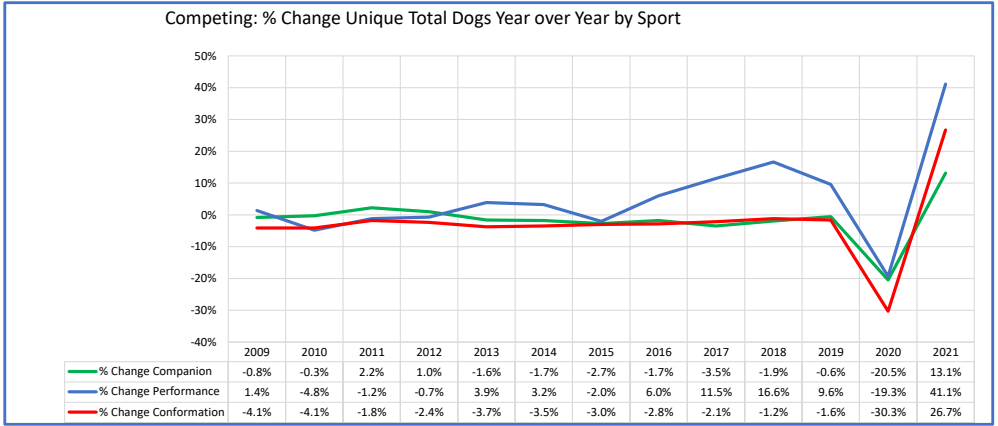

All Breeds (AKC only)

2021 Final (as of 1/5/2022)