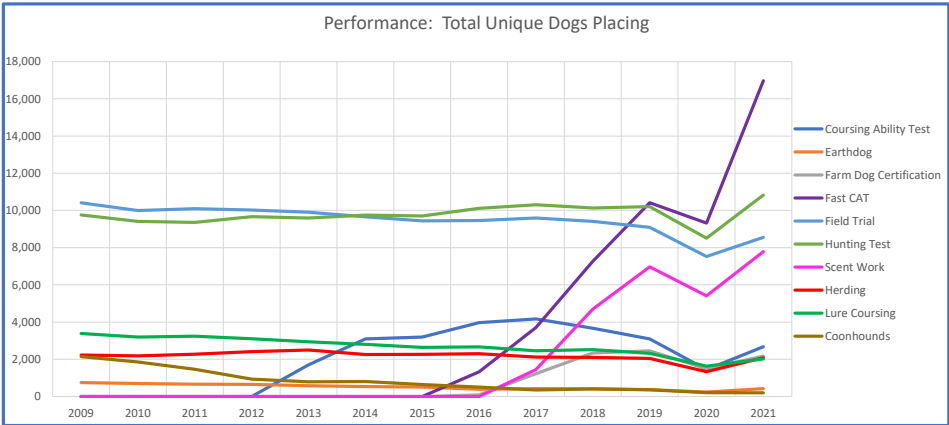

All Breeds (AKC only)

2021 Final (as of 1/5/2022)