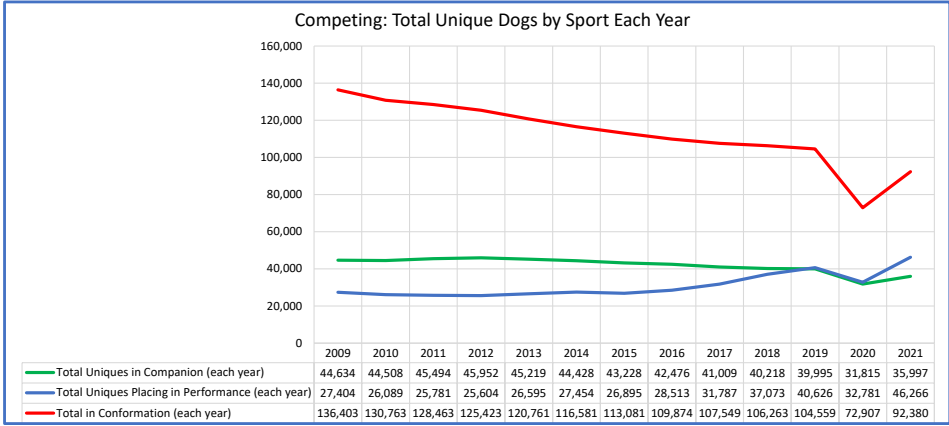

All Breeds (AKC only)

2021 Final (as of 1/5/2022)