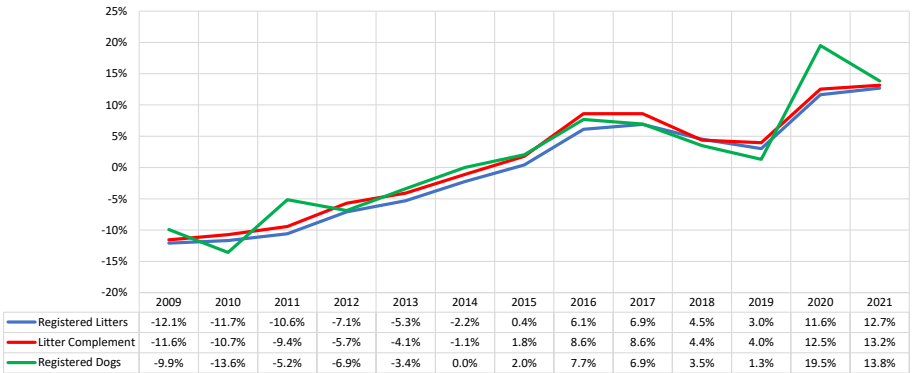

All Breeds (AKC only)

2021 Final (as of 1/5/2022)

AKC Dog & Litter Registrations

% of Each Year's Litter Complement that were Eventually Registered

% Change from Previous Year (YOY)

% Change Relative to 2009