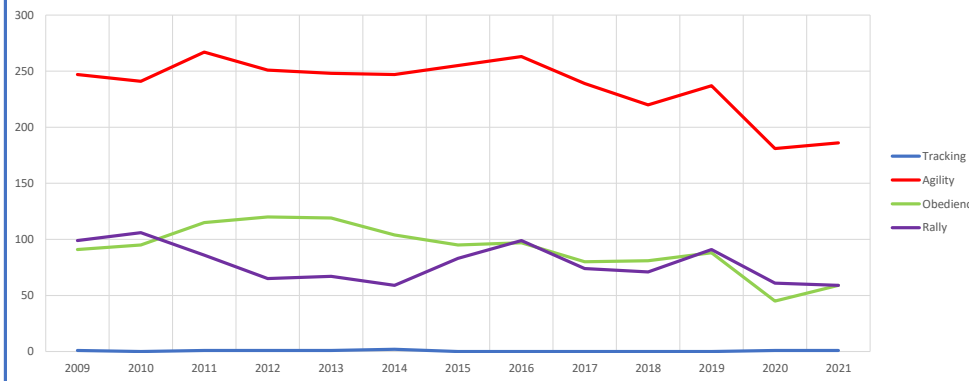

2021 Final (as of 1/5/2022)

AKC Dog & Litter Registrations

% of Each Year's Litter Complement that were Eventually Registered

% Change from Previous Year (YOY)

% Change Relative to 2009

Miniature Schnauzers

2021 Final (as of 1/5/2022)

Competing: Total Unique Dogs by Sport Each Year

Competing: % Change Unique Total Dogs Year over Year by Sport

Performance: Total Unique Dogs Placing

Companion: Total Unique Dogs Entered

Miniature Schnauzers

2021 Final (as of 1/5/2022)

Breeding: Unique Individual Dogs & Bitches Bred Each Year

% of Each Year's Litter Complement that have been Bred (to date)

Competing: % of Each Year's Litter Complement in Competition