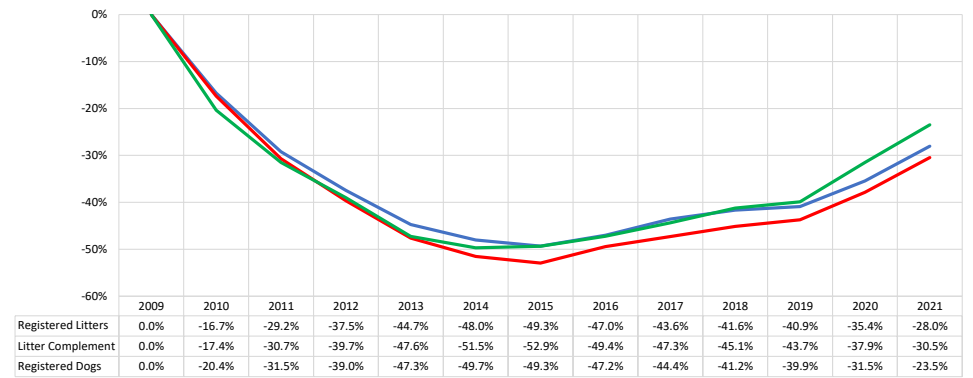

% Change Relative 2009	2009	2010	2011	2012	2013	2014	2015	2016	2017	2018	2019	2020	2021	
Registered Litters	0.0%	-16.7%	-29.2%	-37.5%	-44.7%	-48.0%	-49.3%	-47.0%	-43.6%	-41.6%	-40.9%	-35.4%	-28.0%	These %'s are calculated to show the change each year compared to 2009.
Litter Complement	0.0%	-17.4%	-30.7%	-39.7%	-47.6%	-51.5%	-52.9%	-49.4%	-47.3%	-45.1%	-43.7%	-37.9%	-30.5%	
Registered Dogs	0.0%	-20.4%	-31.5%	-39.0%	-47.3%	-49.7%	-49.3%	-47.2%	-44.4%	-41.2%	-39.9%	-31.5%	-23.5%	

	2009	2010	2011	2012	2013	2014	2015	2016	2017	2018	2019	2020	2021
Rank by Litters Registered	13	12	13	12	12	12	12	13	13	12	12	12	12
Rank by Dogs Registered	11	12	13	13	17	16	16	17	18	19	18	19	18

Miniature Schnauzers

2021 Final (as of 1/5/2022)

AKC Dog & Litter Registrations

% of Each Year's Litter Complement that were Eventually Registered

% Change from Previous Year (YOY)

% Change Relative to 2009

Miniature Schnauzers

2021 Final (as of 1/5/2022)

Competing: Total Unique Dogs by Sport Each Year

Competing: % Change Unique Total Dogs Year over Year by Sport

Performance: Total Unique Dogs Placing

Companion: Total Unique Dogs Entered