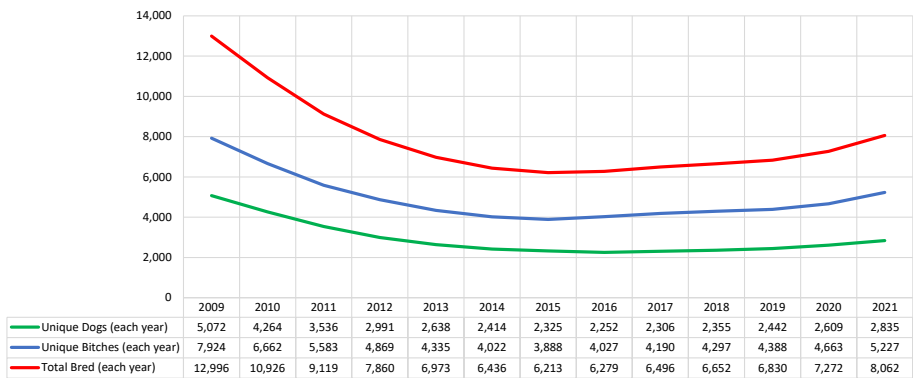

2021 Final (as of 1/5/2022)

AKC Dog & Litter Registrations

% of Each Year's Litter Complement that were Eventually Registered

% Change from Previous Year (YOY)

% Change Relative to 2009

Miniature Schnauzers

2021 Final (as of 1/5/2022)

Competing: Total Unique Dogs by Sport Each Year

Competing: % Change Unique Total Dogs Year over Year by Sport

Performance: Total Unique Dogs Placing

Companion: Total Unique Dogs Entered

Miniature Schnauzers

2021 Final (as of 1/5/2022)

Breeding: Unique Individual Dogs & Bitches Bred Each Year

% of Each Year's Litter Complement that have been Bred (to date)

Competing: % of Each Year's Litter Complement in Competition