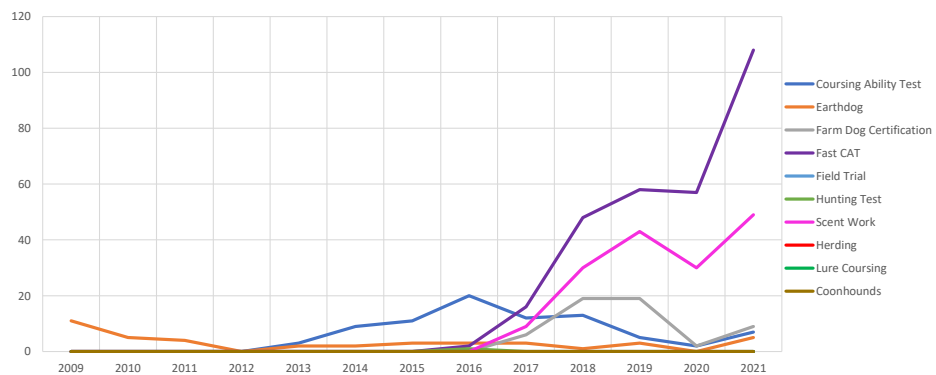

2021 Final (as of 1/5/2022)

AKC Dog & Litter Registrations

% of Each Year's Litter Complement that were Eventually Registered

% Change from Previous Year (YOY)

% Change Relative to 2009

Miniature Schnauzers

2021 Final (as of 1/5/2022)

Competing: Total Unique Dogs by Sport Each Year

Competing: % Change Unique Total Dogs Year over Year by Sport

Performance: Total Unique Dogs Placing

Companion: Total Unique Dogs Entered

Miniature Schnauzers

2021 Final (as of 1/5/2022)

Breeding: Unique Individual Dogs & Bitches Bred Each Year

% of Each Year's Litter Complement that have been Bred (to date)

Competing: % of Each Year's Litter Complement in Competition