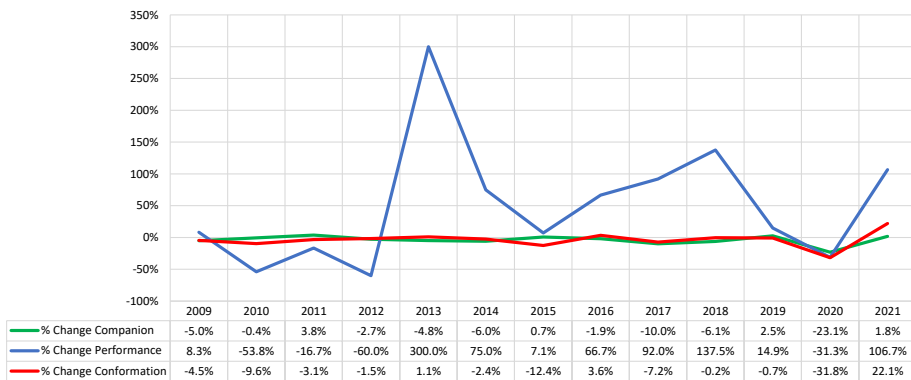

	2009	2010	2011	2012	2013	2014	2015	2016	2017	2018	2019	2020	2021
Rank by Litters Registered	13	12	13	12	12	12	12	13	13	12	12	12	12
Rank by Dogs Registered	11	12	13	13	17	16	16	17	18	19	18	19	18

Miniature Schnauzers

2021 Final (as of 1/5/2022)

AKC Dog & Litter Registrations

% of Each Year's Litter Complement that were Eventually Registered

% Change from Previous Year (YOY)

% Change Relative to 2009

Miniature Schnauzers

2021 Final (as of 1/5/2022)

Competing: Total Unique Dogs by Sport Each Year

Competing: % Change Unique Total Dogs Year over Year by Sport

Performance: Total Unique Dogs Placing

Companion: Total Unique Dogs Entered