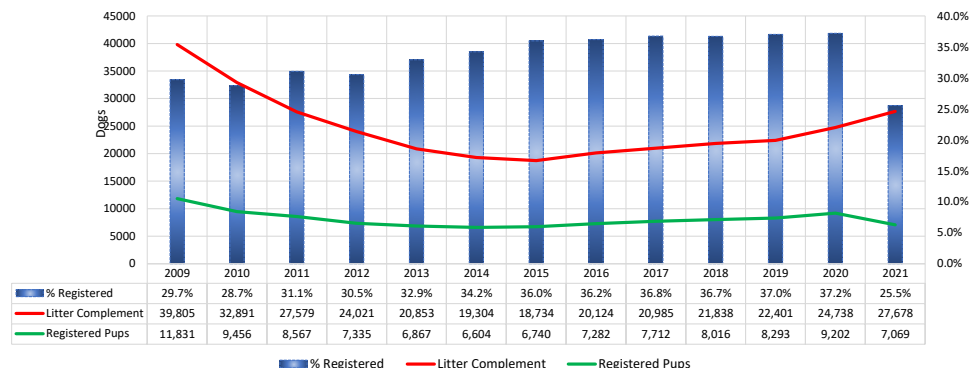

% Change Relative 2009	2009	2010	2011	2012	2013	2014	2015	2016	2017	2018	2019	2020	2021	
Registered Litters	0.0%	-16.7%	-29.2%	-37.5%	-44.7%	-48.0%	-49.3%	-47.0%	-43.6%	-41.6%	-40.9%	-35.4%	-28.0%	These %'s are calculated to show the change each year compared to 2009.
Litter Complement	0.0%	-17.4%	-30.7%	-39.7%	-47.6%	-51.5%	-52.9%	-49.4%	-47.3%	-45.1%	-43.7%	-37.9%	-30.5%	
Registered Dogs	0.0%	-20.4%	-31.5%	-39.0%	-47.3%	-49.7%	-49.3%	-47.2%	-44.4%	-41.2%	-39.9%	-31.5%	-23.5%	

	2009	2010	2011	2012	2013	2014	2015	2016	2017	2018	2019	2020	2021
Rank by Litters Registered	13	12	13	12	12	12	12	13	13	12	12	12	12
Rank by Dogs Registered	11	12	13	13	17	16	16	17	18	19	18	19	18

Miniature Schnauzers

2021 Final (as of 1/5/2022)

AKC Dog & Litter Registrations

% of Each Year's Litter Complement that were Eventually Registered

% Change from Previous Year (YOY)

% Change Relative to 2009

Miniature Schnauzers