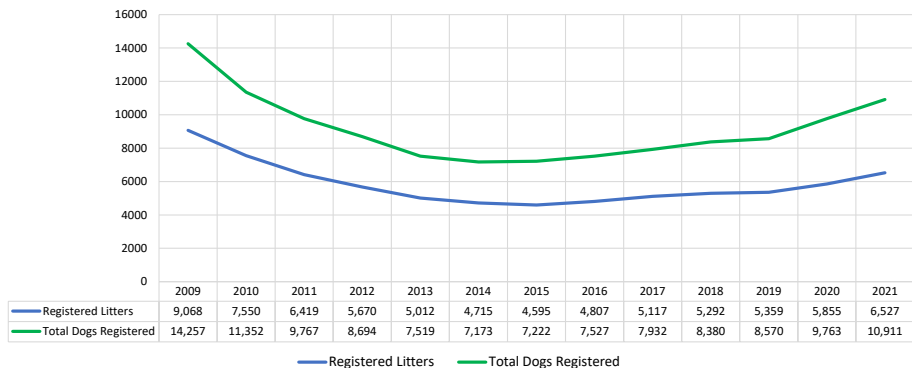

Miniature Schnauzers

2021 Final (as of 1/5/2022)

AKC Dog & Litter Registrations