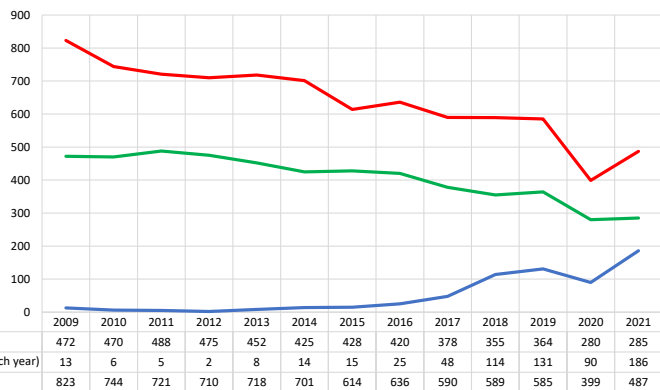

% Change Relative 2009	2009	2010	2011	2012	2013	2014	2015	2016	2017	2018	2019	2020	2021	
Registered Litters	0.0%	-16.7%	-29.2%	-37.5%	-44.7%	-48.0%	-49.3%	-47.0%	-43.6%	-41.6%	-40.9%	-35.4%	-28.0%	These %'s are calculated to show the change each year compared to 2009.
Litter Complement	0.0%	-17.4%	-30.7%	-39.7%	-47.6%	-51.5%	-52.9%	-49.4%	-47.3%	-45.1%	-43.7%	-37.9%	-30.5%	
Registered Dogs	0.0%	-20.4%	-31.5%	-39.0%	-47.3%	-49.7%	-49.3%	-47.2%	-44.4%	-41.2%	-39.9%	-31.5%	-23.5%	

	2009	2010	2011	2012	2013	2014	2015	2016	2017	2018	2019	2020	2021
Rank by Litters Registered	13	12	13	12	12	12	12	13	13	12	12	12	12
Rank by Dogs Registered	11	12	13	13	17	16	16	17	18	19	18	19	18

Miniature Schnauzers

2021 Final (as of 1/5/2022)

AKC Dog & Litter Registrations

% of Each Year's Litter Complement that were Eventually Registered

% Change from Previous Year (YOY)

% Change Relative to 2009

Miniature Schnauzers

2021 Final (as of 1/5/2022)

Competing: Total Unique Dogs by Sport Each Year

Competing: % Change Unique Total Dogs Year over Year by Sport

Performance: Total Unique Dogs Placing

Companion: Total Unique Dogs Entered