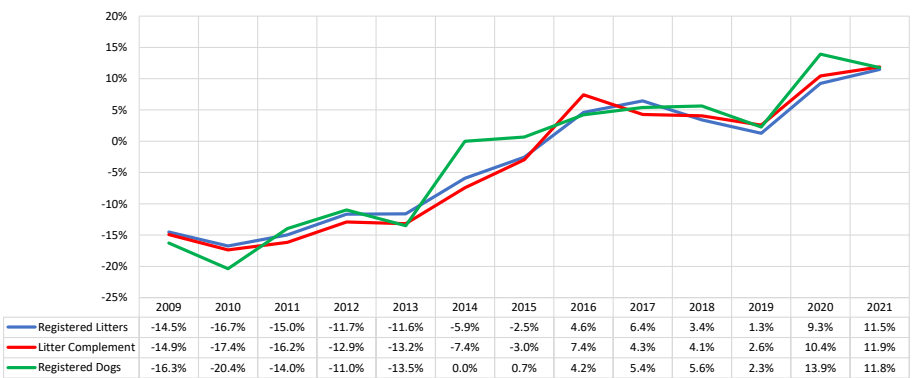

% Change Relative 2009	2009	2010	2011	2012	2013	2014	2015	2016	2017	2018	2019	2020	2021	
Registered Litters	0.0%	-16.7%	-29.2%	-37.5%	-44.7%	-48.0%	-49.3%	-47.0%	-43.6%	-41.6%	-40.9%	-35.4%	-28.0%	These %'s are calculated to show the change each year compared to 2009.
Litter Complement	0.0%	-17.4%	-30.7%	-39.7%	-47.6%	-51.5%	-52.9%	-49.4%	-47.3%	-45.1%	-43.7%	-37.9%	-30.5%	
Registered Dogs	0.0%	-20.4%	-31.5%	-39.0%	-47.3%	-49.7%	-49.3%	-47.2%	-44.4%	-41.2%	-39.9%	-31.5%	-23.5%	

	2009	2010	2011	2012	2013	2014	2015	2016	2017	2018	2019	2020	2021
Rank by Litters Registered	13	12	13	12	12	12	12	13	13	12	12	12	12
Rank by Dogs Registered	11	12	13	13	17	16	16	17	18	19	18	19	18

Miniature Schnauzers

2021 Final (as of 1/5/2022)

AKC Dog & Litter Registrations

% of Each Year's Litter Complement that were Eventually Registered

% Change from Previous Year (YOY)

% Change Relative to 2009

Miniature Schnauzers

2021 Final (as of 1/5/2022)

Competing: Total Unique Dogs by Sport Each Year

Competing: % Change Unique Total Dogs Year over Year by Sport

Performance: Total Unique Dogs Placing

Companion: Total Unique Dogs Entered