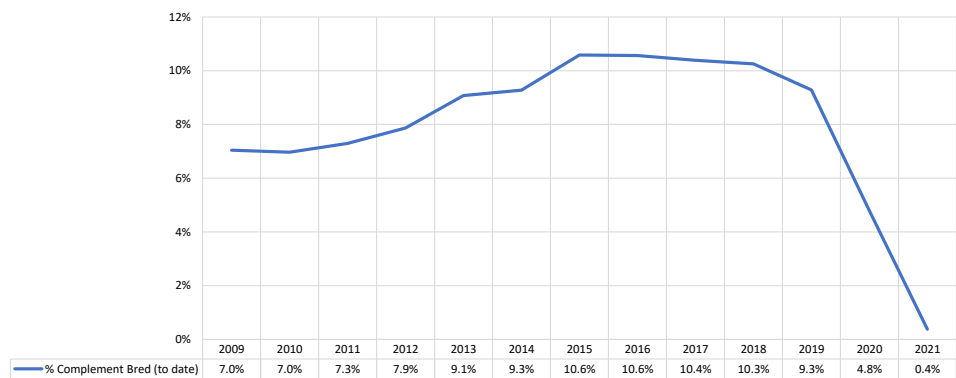

2021 Final (as of 1/5/2022)

AKC Dog & Litter Registrations

% of Each Year's Litter Complement that were Eventually Registered

% Change from Previous Year (YOY)

% Change Relative to 2009

Miniature Schnauzers

2021 Final (as of 1/5/2022)

Competing: Total Unique Dogs by Sport Each Year

Competing: % Change Unique Total Dogs Year over Year by Sport

Performance: Total Unique Dogs Placing

Companion: Total Unique Dogs Entered

Miniature Schnauzers

2021 Final (as of 1/5/2022)

Breeding: Unique Individual Dogs & Bitches Bred Each Year

% of Each Year's Litter Complement that have been Bred (to date)

Competing: % of Each Year's Litter Complement in Competition