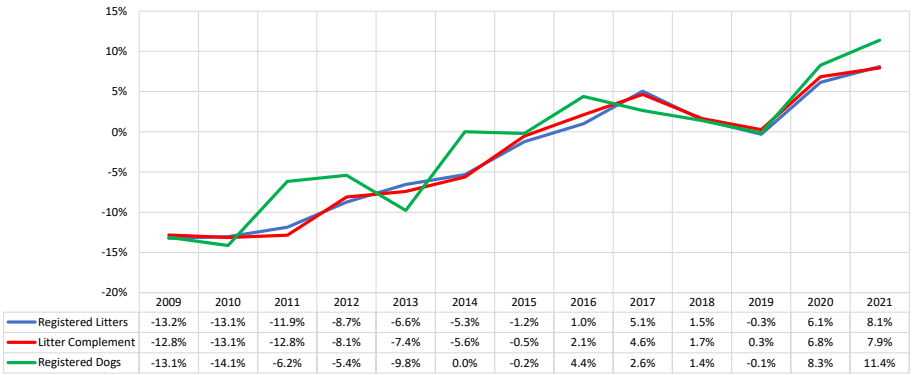

% Change Relative 2009	2009	2010	2011	2012	2013	2014	2015	2016	2017	2018	2019	2020	2021	
Registered Litters	0.0%	-13.1%	-23.4%	-30.1%	-34.7%	-38.1%	-38.9%	-38.3%	-35.2%	-34.2%	-34.4%	-30.4%	-24.7%	These %'s are calculated to show the change each year compared to 2009.
Litter Complement	0.0%	-13.1%	-24.3%	-30.4%	-35.6%	-39.2%	-39.6%	-38.3%	-35.4%	-34.3%	-34.2%	-29.7%	-24.1%	
Registered Dogs	0.0%	-14.1%	-19.4%	-23.8%	-31.3%	-34.2%	-34.4%	-31.5%	-29.7%	-28.7%	-28.8%	-22.9%	-14.1%	

Terrier Group

2021 Final (as of 1/5/2022)

AKC Dog & Litter Registrations

% of Each Year's Litter Complement that were Eventually Registered

% Change from Previous Year (YOY)

% Change Relative to 2009

Terrier Group

2021 Final (as of 1/5/2022)

Competing: Total Unique Dogs by Sport Each Year

Total Uniques in Companion (each year)	3,028	3,051	3,013	3,042	2,859	2,701	2,620	2,534	2,379	2,258	2,199	1,735	1,858
Total Uniques Placing in Performance (each year)	655	639	597	582	800	899	807	937	1,215	1,773	1,997	1,433	2,272
Total in Conformation (each year)	11,415	10,941	10,579	10,366	9,918	9,682	9,386	9,300	8,966	9,039	8,819	6,221	7,979