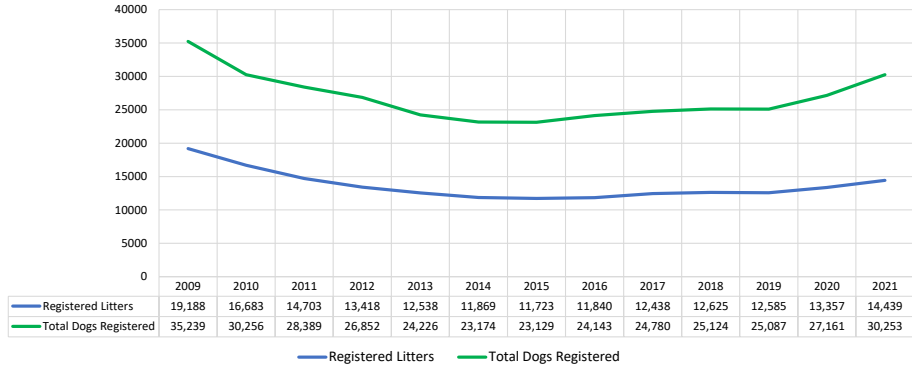

Terrier Group

2021 Final (as of 1/5/2022)

AKC Dog & Litter Registrations