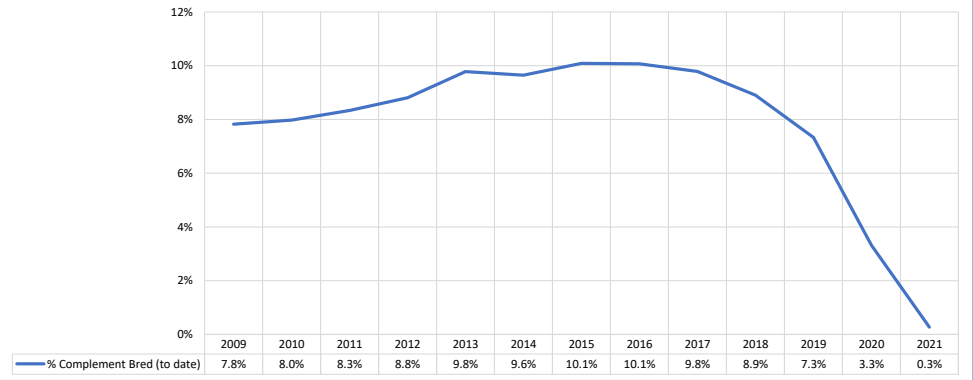

Competing: % Change Unique Total Dogs Year over Year by Sport

% Change Companion	-3.0%	0.8%	-1.2%	1.0%	-6.0%	-5.5%	-3.0%	-3.3%	-6.1%	-5.1%	-2.6%	-21.1%	7.1%
% Change Performance	15.9%	-2.4%	-6.6%	-2.5%	37.5%	12.4%	-10.2%	16.1%	29.7%	45.9%	12.6%	-28.2%	58.5%
% Change Conformation	-6.6%	-4.2%	-3.3%	-2.0%	-4.3%	-2.4%	-3.1%	-0.9%	-3.6%	0.8%	-2.4%	-29.5%	28.3%

Performance: Total Unique Dogs Placing

Companion: Total Unique Dogs Entered

Terrier Group

2021 Final (as of 1/5/2022)

Breeding: Unique Individual Dogs & Bitches Bred Each Year

% of Each Year's Litter Complement that have been Bred (to date)

Competing: % of Each Year's Litter Complement in Competition