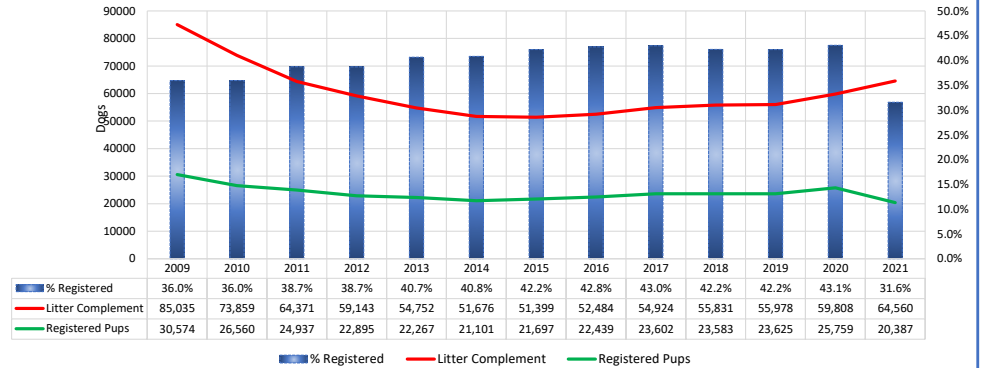

% Change YOY	2009	2010	2011	2012	2013	2014	2015	2016	2017	2018	2019	2020	2021	
Registered Litters	-13.2%	-13.1%	-11.9%	-8.7%	-6.6%	-5.3%	-1.2%	1.0%	5.1%	1.5%	-0.3%	6.1%	8.1%	These %'s are calculated to show the change each year from the previous year.
Litter Complement	-12.8%	-13.1%	-12.8%	-8.1%	-7.4%	-5.6%	-0.5%	2.1%	4.6%	1.7%	0.3%	6.8%	7.9%	
Registered Dogs	-13.1%	-14.1%	-6.2%	-5.4%	-9.8%	0.0%	-0.2%	4.4%	2.6%	1.4%	-0.1%	8.3%	11.4%	

% Change Relative 2009	2009	2010	2011	2012	2013	2014	2015	2016	2017	2018	2019	2020	2021	
Registered Litters	0.0%	-13.1%	-23.4%	-30.1%	-34.7%	-38.1%	-38.9%	-38.3%	-35.2%	-34.2%	-34.4%	-30.4%	-24.7%	These %'s are calculated to show the change each year compared to 2009.
Litter Complement	0.0%	-13.1%	-24.3%	-30.4%	-35.6%	-39.2%	-39.6%	-38.3%	-35.4%	-34.3%	-34.2%	-29.7%	-24.1%	
Registered Dogs	0.0%	-14.1%	-19.4%	-23.8%	-31.3%	-34.2%	-34.4%	-31.5%	-29.7%	-28.7%	-28.8%	-22.9%	-14.1%	

Terrier Group

2021 Final (as of 1/5/2022)

AKC Dog & Litter Registrations

% of Each Year's Litter Complement that were Eventually Registered

% Change from Previous Year (YOY)

% Change Relative to 2009

Terrier Group