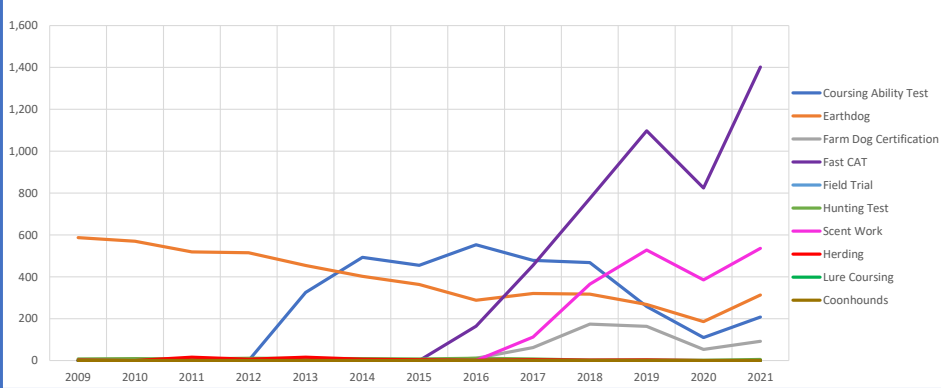

Performance: Total Unique Dogs Placing