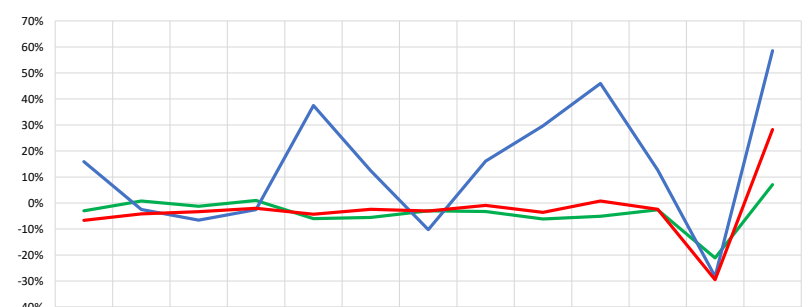

Competing: % Change Unique Total Dogs Year over Year by Sport