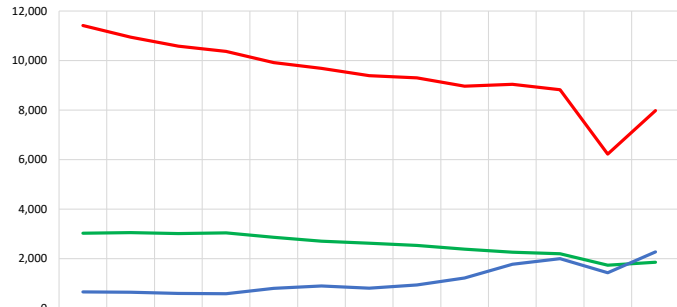

% Change Relative 2009	2009	2010	2011	2012	2013	2014	2015	2016	2017	2018	2019	2020	2021	
Registered Litters	0.0%	-13.1%	-23.4%	-30.1%	-34.7%	-38.1%	-38.9%	-38.3%	-35.2%	-34.2%	-34.4%	-30.4%	-24.7%	These %'s are calculated to show the change each year compared to 2009.
Litter Complement	0.0%	-13.1%	-24.3%	-30.4%	-35.6%	-39.2%	-39.6%	-38.3%	-35.4%	-34.3%	-34.2%	-29.7%	-24.1%	
Registered Dogs	0.0%	-14.1%	-19.4%	-23.8%	-31.3%	-34.2%	-34.4%	-31.5%	-29.7%	-28.7%	-28.8%	-22.9%	-14.1%	

Terrier Group

2021 Final (as of 1/5/2022)

AKC Dog & Litter Registrations

% of Each Year's Litter Complement that were Eventually Registered

% Change from Previous Year (YOY)

% Change Relative to 2009

Terrier Group

2021 Final (as of 1/5/2022)

Competing: Total Unique Dogs by Sport Each Year

Total Uniques in Companion (each year)	3,028	3,051	3,013	3,042	2,859	2,701	2,620	2,534	2,379	2,258	2,199	1,735	1,858
Total Uniques Placing in Performance (each year)	655	639	597	582	800	899	807	937	1,215	1,773	1,997	1,433	2,272
Total in Conformation (each year)	11,415	10,941	10,579	10,366	9,918	9,682	9,386	9,300	8,966	9,039	8,819	6,221	7,979