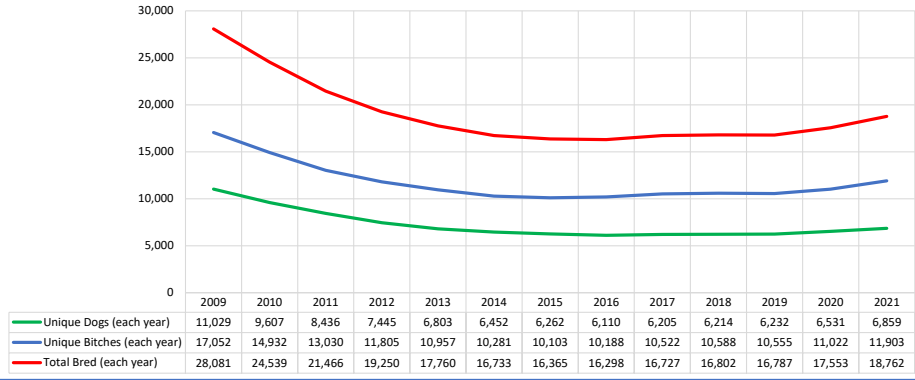

Competing: % Change Unique Total Dogs Year over Year by Sport

% Change Companion	-3.0%	0.8%	-1.2%	1.0%	-6.0%	-5.5%	-3.0%	-3.3%	-6.1%	-5.1%	-2.6%	-21.1%	7.1%
% Change Performance	15.9%	-2.4%	-6.6%	-2.5%	37.5%	12.4%	-10.2%	16.1%	29.7%	45.9%	12.6%	-28.2%	58.5%
% Change Conformation	-6.6%	-4.2%	-3.3%	-2.0%	-4.3%	-2.4%	-3.1%	-0.9%	-3.6%	0.8%	-2.4%	-29.5%	28.3%

Performance: Total Unique Dogs Placing

Companion: Total Unique Dogs Entered

Terrier Group

2021 Final (as of 1/5/2022)

Breeding: Unique Individual Dogs & Bitches Bred Each Year

% of Each Year's Litter Complement that have been Bred (to date)

Competing: % of Each Year's Litter Complement in Competition