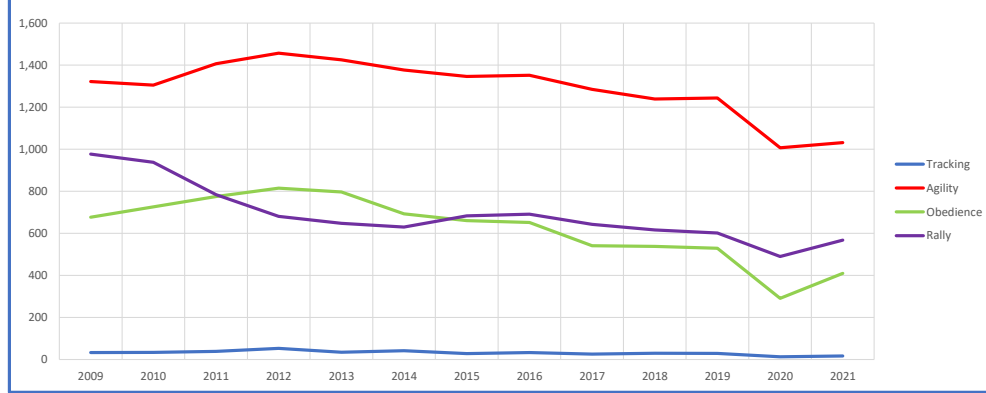

2021 Final (as of 1/5/2022)

Competing: Total Unique Dogs by Sport Each Year

Total Uniques in Companion (each year)	3,028	3,051	3,013	3,042	2,859	2,701	2,620	2,534	2,379	2,258	2,199	1,735	1,858
Total Uniques Placing in Performance (each year)	655	639	597	582	800	899	807	937	1,215	1,773	1,997	1,433	2,272
Total in Conformation (each year)	11,415	10,941	10,579	10,366	9,918	9,682	9,386	9,300	8,966	9,039	8,819	6,221	7,979

Competing: % Change Unique Total Dogs Year over Year by Sport

% Change Companion	-3.0%	0.8%	-1.2%	1.0%	-6.0%	-5.5%	-3.0%	-3.3%	-6.1%	-5.1%	-2.6%	-21.1%	7.1%
% Change Performance	15.9%	-2.4%	-6.6%	-2.5%	37.5%	12.4%	-10.2%	16.1%	29.7%	45.9%	12.6%	-28.2%	58.5%
% Change Conformation	-6.6%	-4.2%	-3.3%	-2.0%	-4.3%	-2.4%	-3.1%	-0.9%	-3.6%	0.8%	-2.4%	-29.5%	28.3%

Performance: Total Unique Dogs Placing

Companion: Total Unique Dogs Entered

Terrier Group

2021 Final (as of 1/5/2022)

Breeding: Unique Individual Dogs & Bitches Bred Each Year

% of Each Year's Litter Complement that have been Bred (to date)