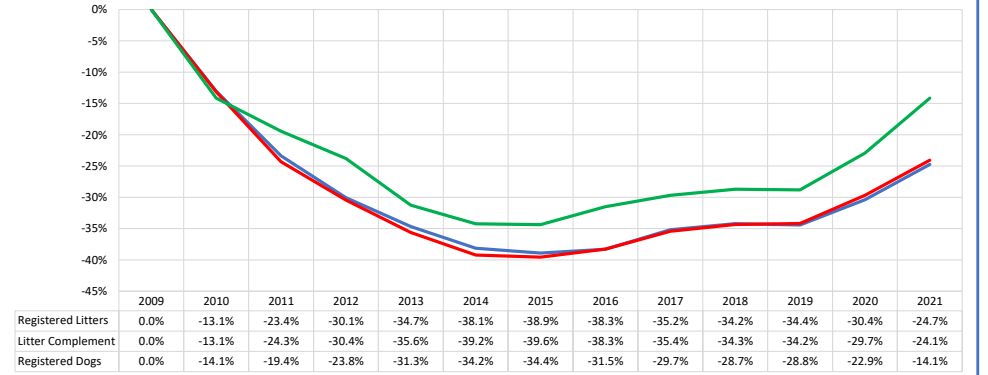

% Change YOY	2009	2010	2011	2012	2013	2014	2015	2016	2017	2018	2019	2020	2021	
Registered Litters	-13.2%	-13.1%	-11.9%	-8.7%	-6.6%	-5.3%	-1.2%	1.0%	5.1%	1.5%	-0.3%	6.1%	8.1%	These %'s are calculated to show the change each year from the previous year.
Litter Complement	-12.8%	-13.1%	-12.8%	-8.1%	-7.4%	-5.6%	-0.5%	2.1%	4.6%	1.7%	0.3%	6.8%	7.9%	
Registered Dogs	-13.1%	-14.1%	-6.2%	-5.4%	-9.8%	0.0%	-0.2%	4.4%	2.6%	1.4%	-0.1%	8.3%	11.4%	

% Change Relative 2009	2009	2010	2011	2012	2013	2014	2015	2016	2017	2018	2019	2020	2021	
Registered Litters	0.0%	-13.1%	-23.4%	-30.1%	-34.7%	-38.1%	-38.9%	-38.3%	-35.2%	-34.2%	-34.4%	-30.4%	-24.7%	These %'s are calculated to show the change each year compared to 2009.
Litter Complement	0.0%	-13.1%	-24.3%	-30.4%	-35.6%	-39.2%	-39.6%	-38.3%	-35.4%	-34.3%	-34.2%	-29.7%	-24.1%	
Registered Dogs	0.0%	-14.1%	-19.4%	-23.8%	-31.3%	-34.2%	-34.4%	-31.5%	-29.7%	-28.7%	-28.8%	-22.9%	-14.1%	

Terrier Group

2021 Final (as of 1/5/2022)

AKC Dog & Litter Registrations

% of Each Year's Litter Complement that were Eventually Registered

% Change from Previous Year (YOY)

% Change Relative to 2009

Terrier Group

2021 Final (as of 1/5/2022)

Competing: Total Unique Dogs by Sport Each Year

Total Uniques in Companion (each year)	3,028	3,051	3,013	3,042	2,859	2,701	2,620	2,534	2,379	2,258	2,199	1,735	1,858
Total Uniques Placing in Performance (each year)	655	639	597	582	800	899	807	937	1,215	1,773	1,997	1,433	2,272
Total in Conformation (each year)	11,415	10,941	10,579	10,366	9,918	9,682	9,386	9,300	8,966	9,039	8,819	6,221	7,979